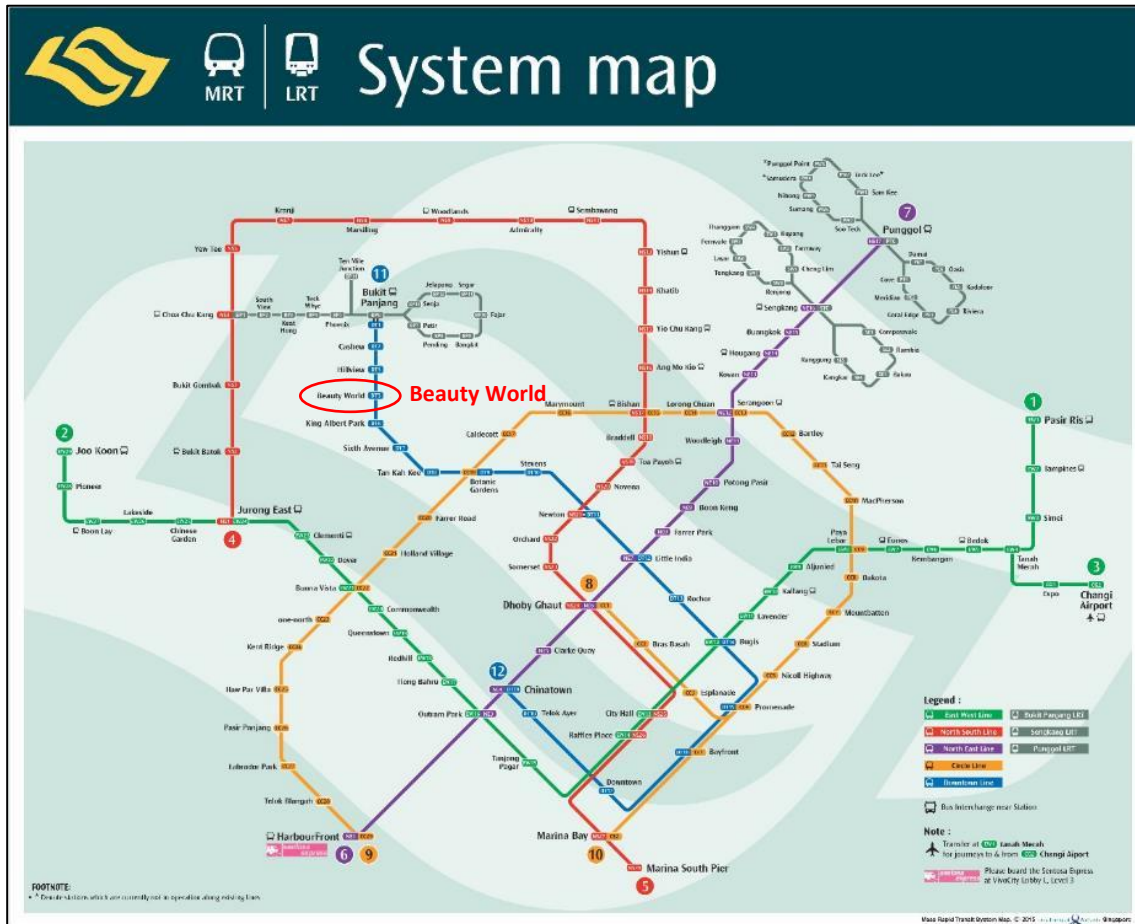

Transportation Arrangements

Pick-up Point: Exit A, **Beauty World MRT (DT5)**

Pick-up Timings:

Day 1, 19 Sep: Pickup 11am to 1pm

Day 2, 20 Sep: Pickup 7:30am to 9:30am

Day 3, 21 Sep: Pickup 7:30am to 9:30am

https://www.transitlink.com.sg/images/eguide/mrt_sys_map_3.jpg